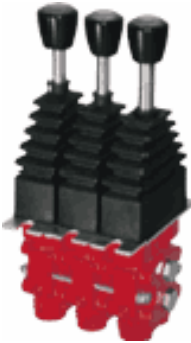

Pilot Control Options

Foot Pedals

1/4 BSP P Ports
5 to 25 Bar control range.
Other ranges on request.
Adjustable toe plate angle.

Joy Stick

2 Axis Proportional.
Electric switching options.

Handles

Multiple button options

Joy Stick – Stackable.
Single Axis Proportional.
5-25 Bar control range.

Pilot Control Valve

2 x High Pressure inputs.
Up to 350 Bar.
Pilot Pressure Reducer.
10 / 70 Bar Pilot Pressure.
350 cc Accumulator for emergency pilot supply.