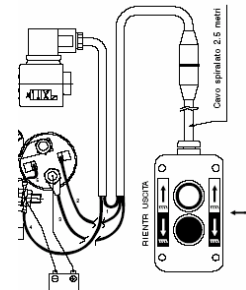

HYDRAULIC
WHOLESALE LTD.

Ph 07 847 3487

Email sales@hydraulicwholesalers.co.nz

Fax 07 847 7521

www.hydraulicwholesalers.co.nz

Monday, August 29,